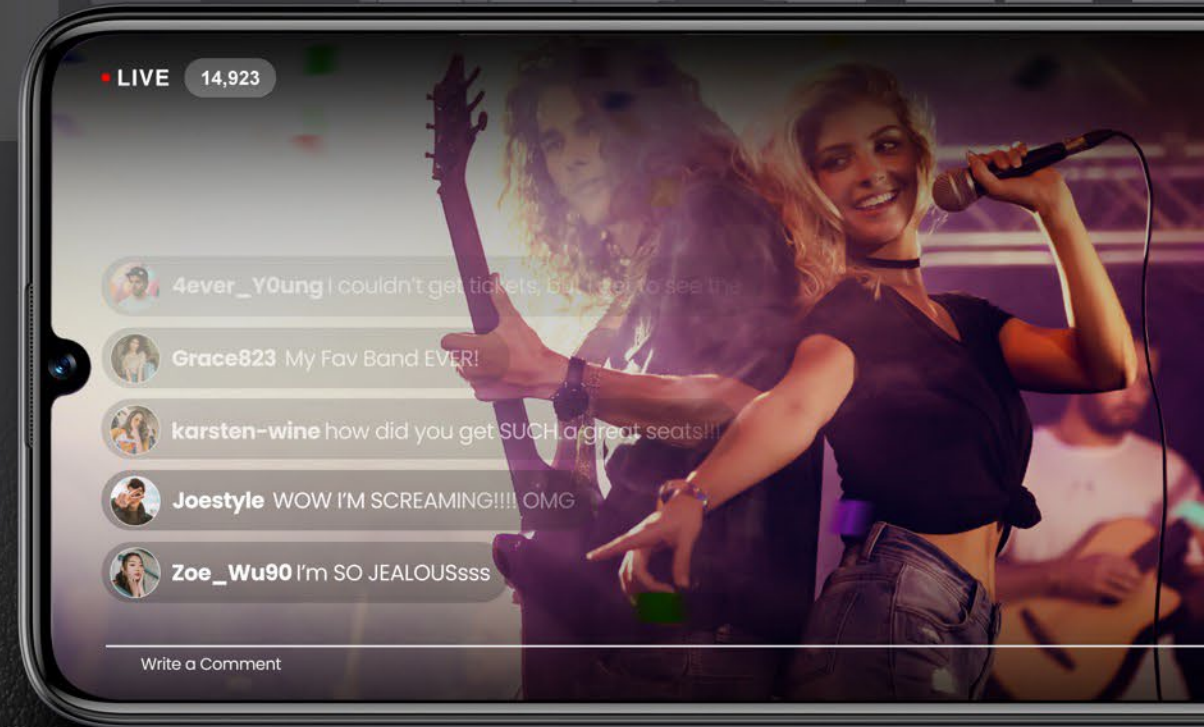

Work Fast, Play Hard

The **G73L's** Octa-Core Processor enables smooth multitasking for those who enjoy gaming, streaming, and browsing on their phones without any slowdown.

64GB Internal Storage
2GB + 2GB Xtra RAM

XtraRAM uses a portion of your internal storage for virtual memory, which can limit space for photos, videos, and apps. However, it may not perform as well as physical RAM, leading to potential performance issues with memory-reliant apps.

G73L

BLU
smartphones