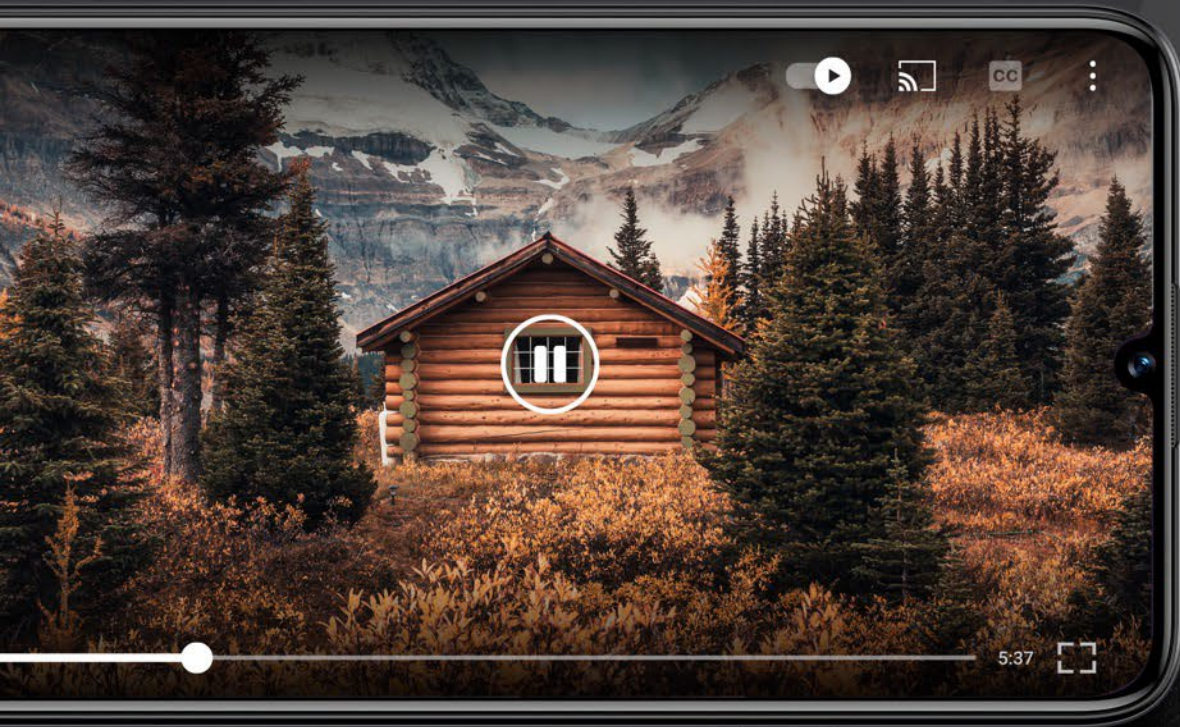

Work Fast, Play Hard

The **G73L's** Octa-Core Processor enables smooth multitasking for those who enjoy gaming, streaming, and browsing on their phones without any slowdown.

64GB Internal Storage
2GB + 2GB Xtra RAM

XtraRAM uses a portion of your internal storage for virtual memory, which can limit space for photos, videos, and apps. However, it may not perform as well as physical RAM, leading to potential performance issues with memory-reliant apps.

G73L

BLU
smartphones